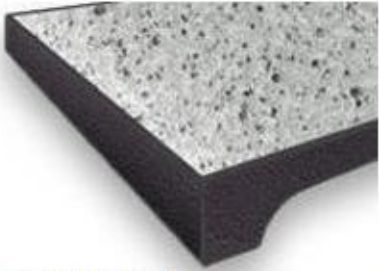

445 | hornbeam (surface)
416 | multiplex (edges)

018 | light grey (surface)
021 | metallic (edges)

167 | cream (surface)
327 | red (edges)

038 | maple (surface)
416 | multiplex (edges)

131 | quartz (surface)
420 | dark grey (edges)